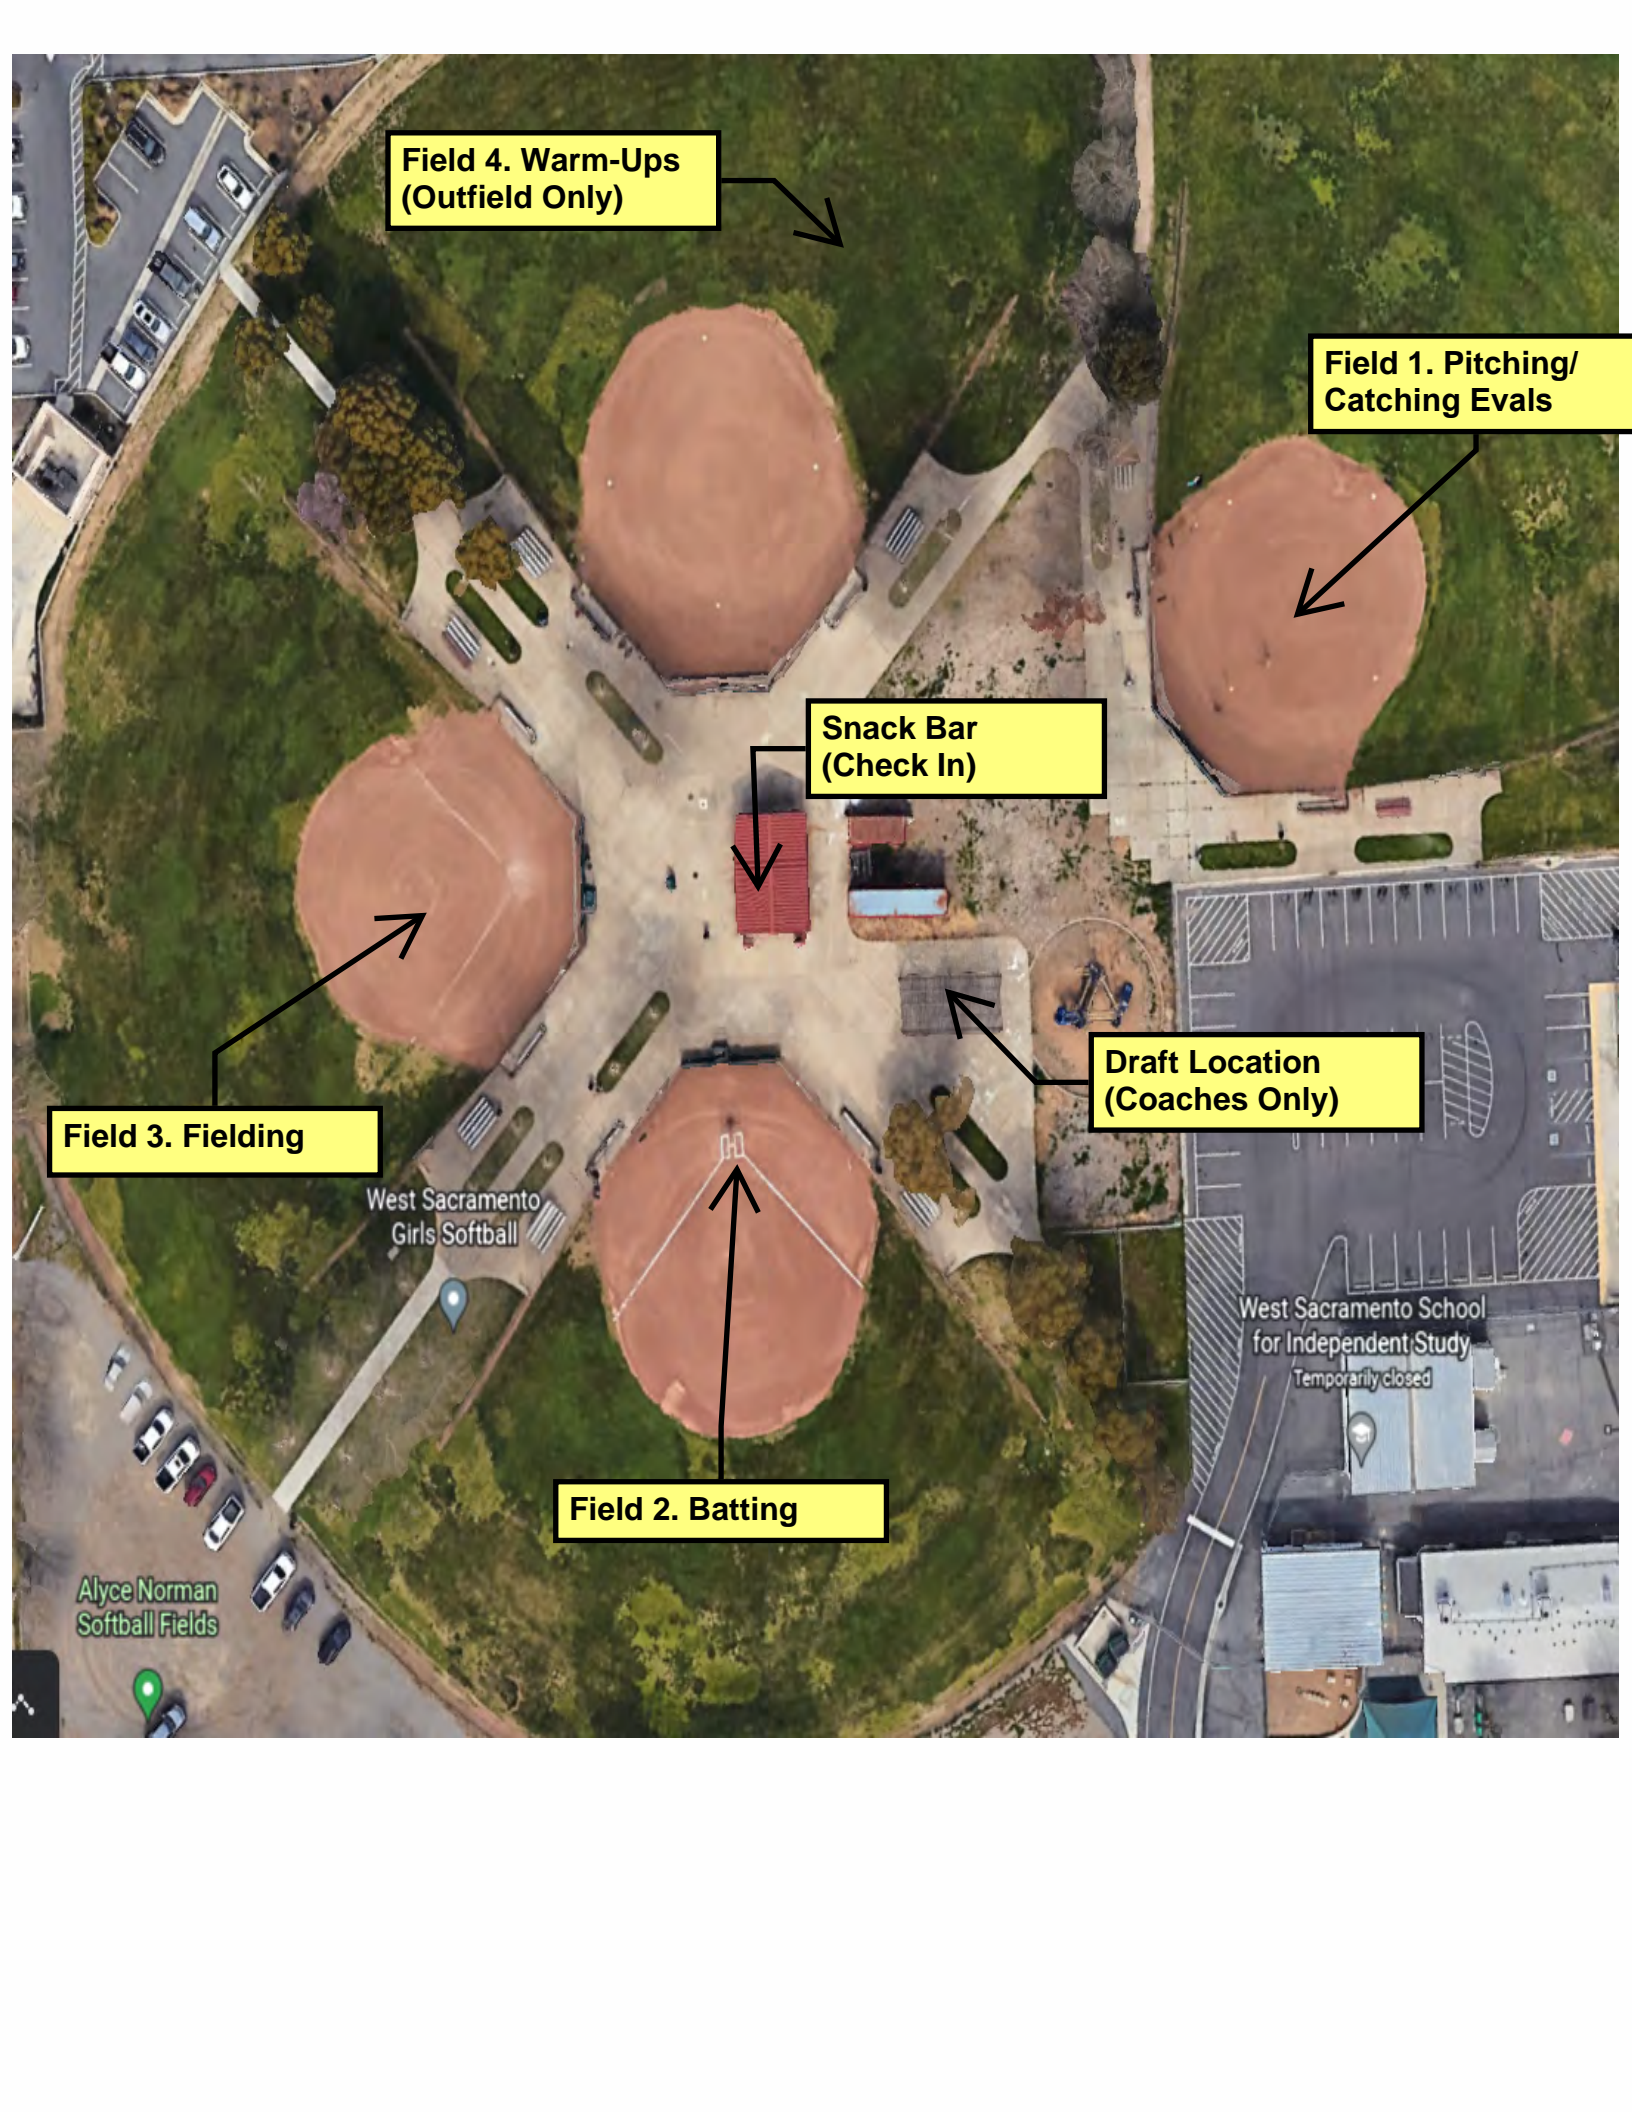

**Field 4. Warm-Ups
(Outfield Only)**

**Field 1. Pitching/
Catching Evals**

**Snack Bar
(Check In)**

**Draft Location
(Coaches Only)**

Field 3. Fielding

Field 2. Batting

West Sacramento
Girls Softball

West Sacramento School
for Independent Study
Temporarily closed

Alyce Norman
Softball Fields